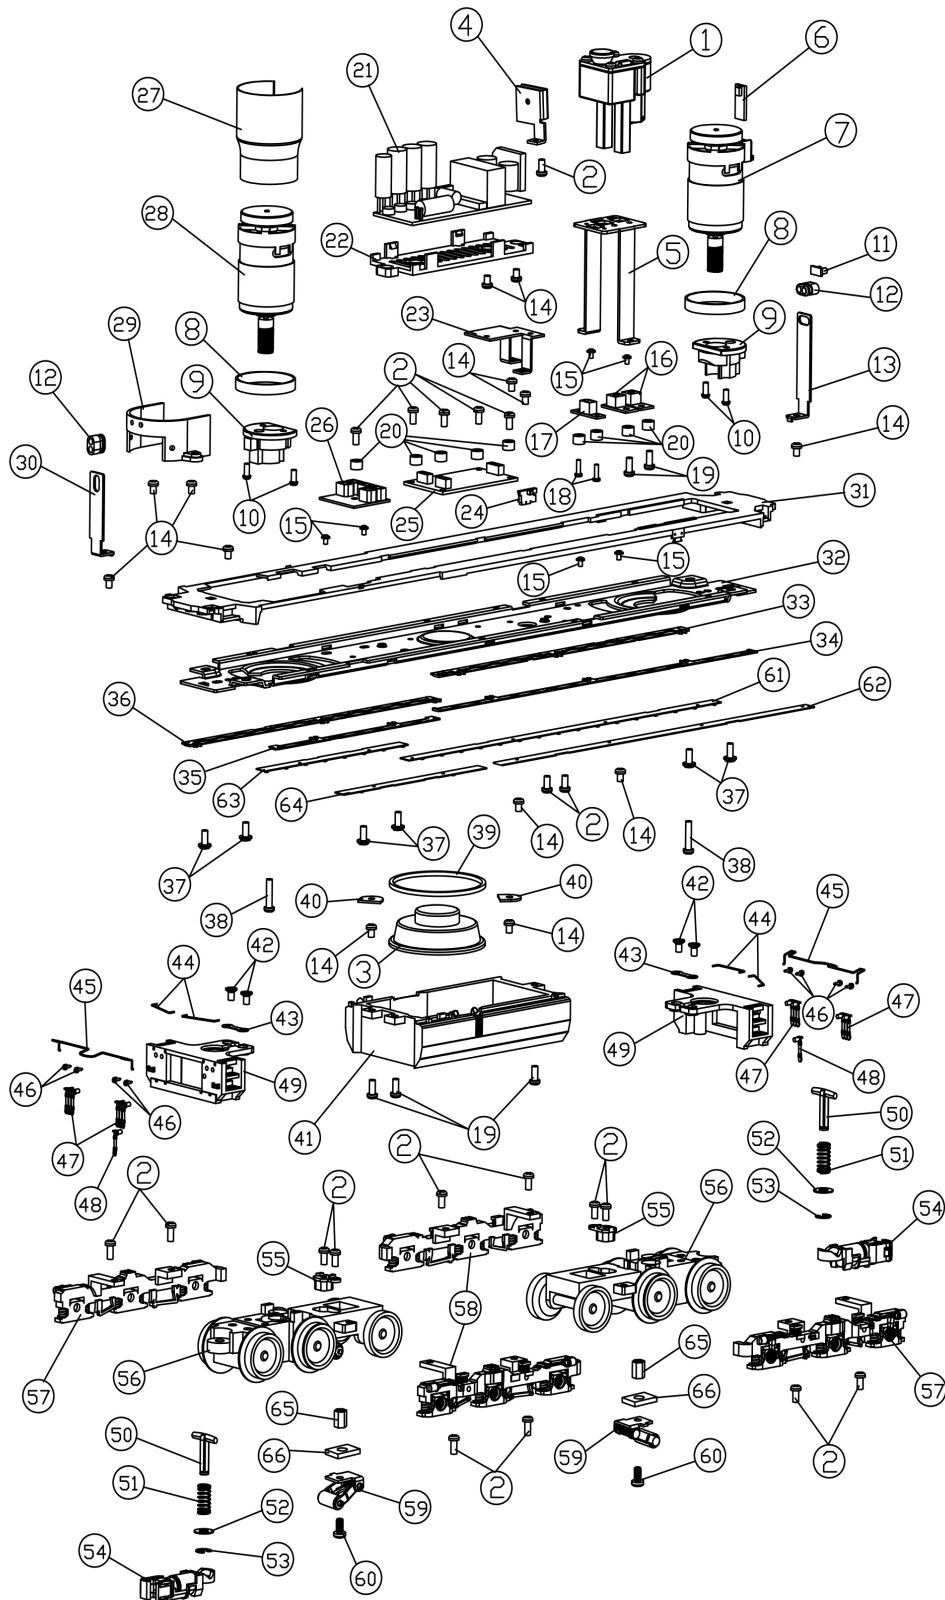

RK ES-44 Diesel Engine
Chassis parts