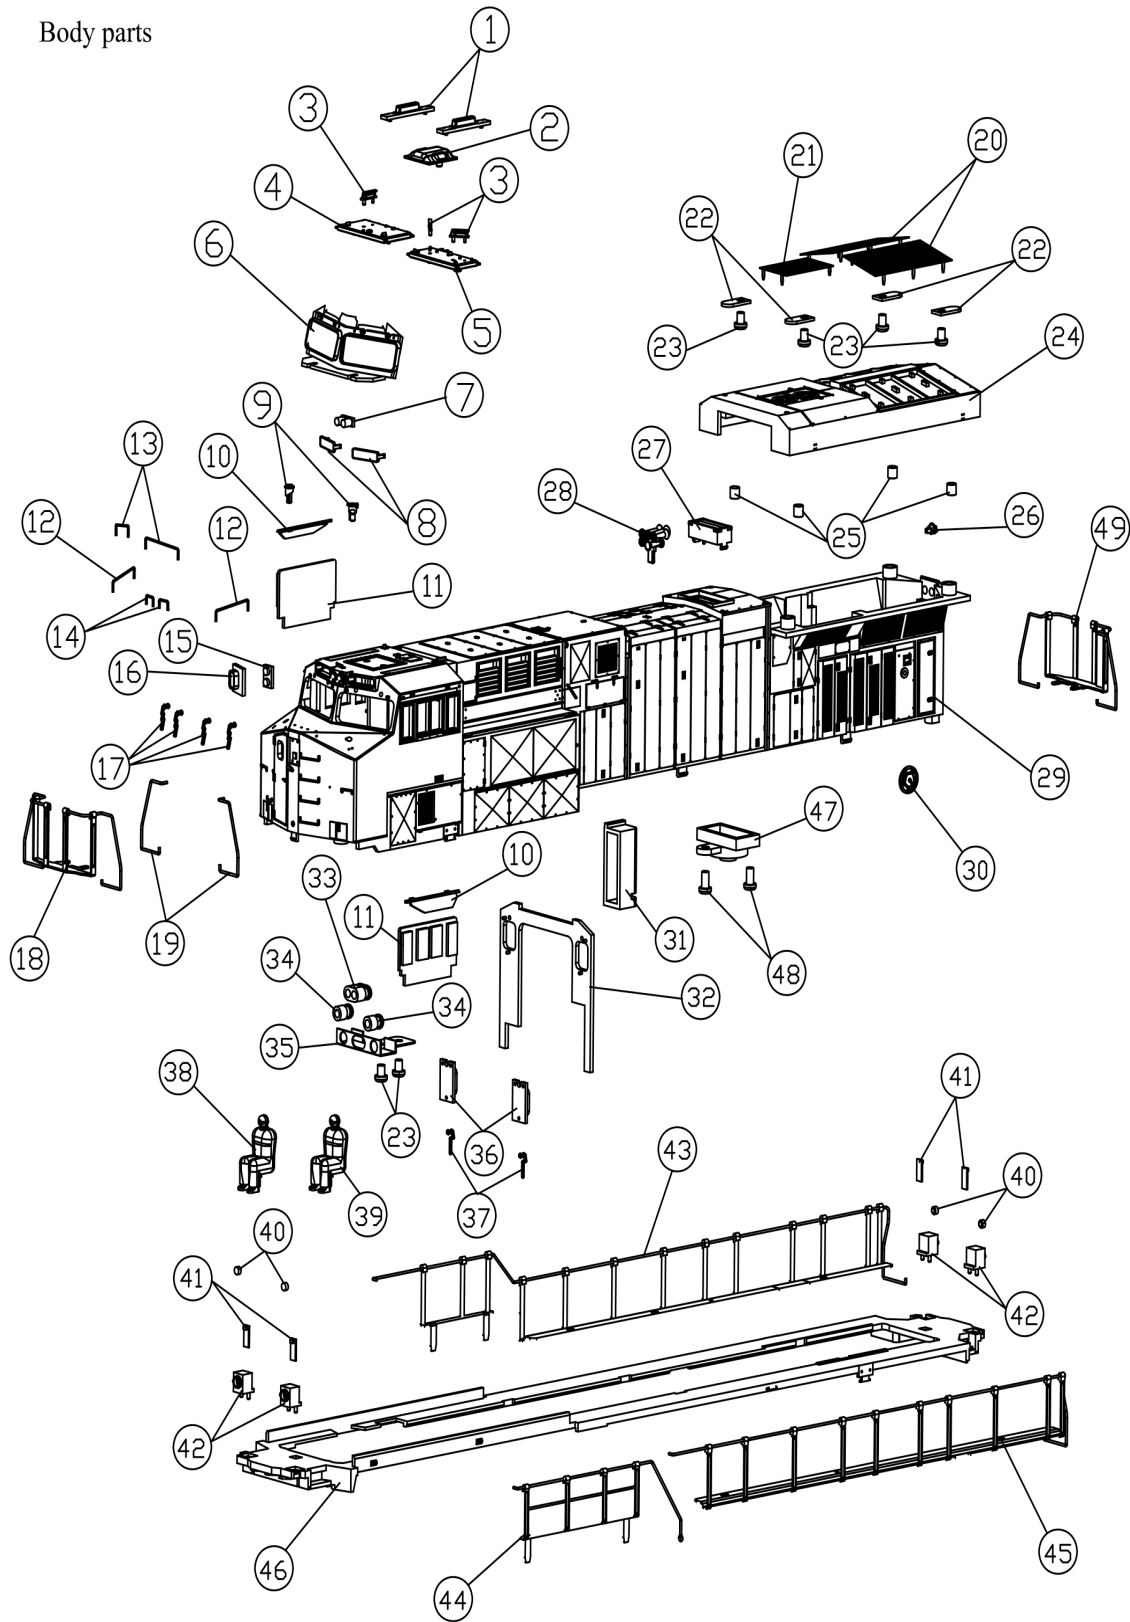

RK ES-44 Diesel Engine
Body parts