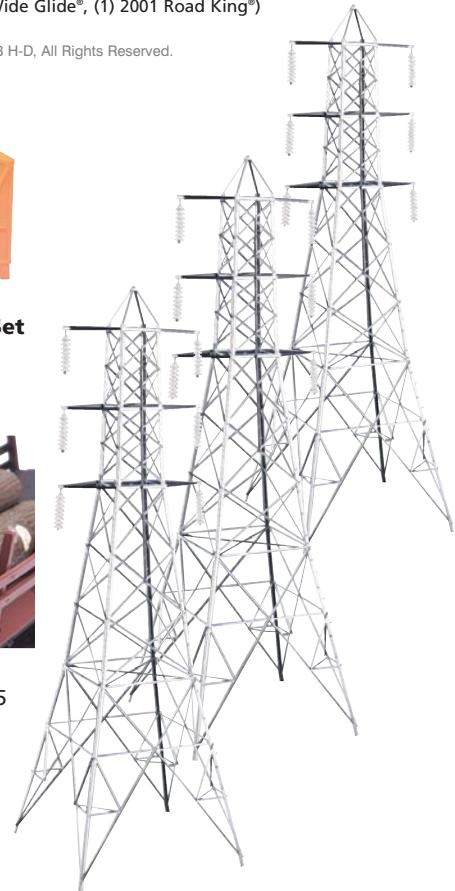

8-Piece Log Set
30-50008 \$14.95
Measures: 5" Long

Trash Container (2)
30-50037 \$29.95

2-Piece Generator Set
30-50028 \$9.95

© 2008 H-D, All Rights Reserved.

Hi-tension Tower Set
30-1056 \$59.95
Measures: 20" x 6 3/8" x 6 3/8"