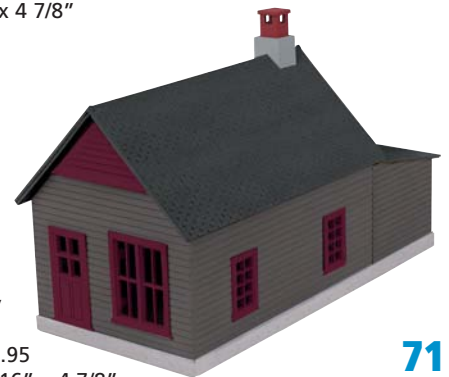

Maroon & Dark Gray
Work House #1
30-90250 $29.95
Measures: 8 5/8" x 4 7/16" x 4 7/8"