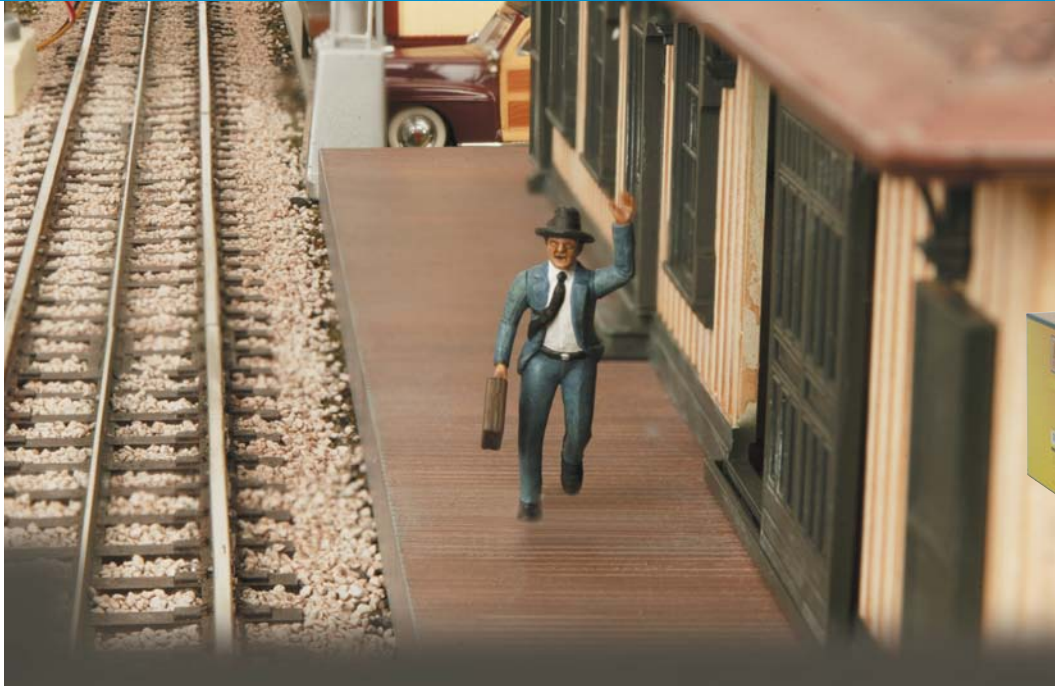

Accessories

Look For
RAILTOWN™ BUILDINGS
and
RAILKING ACCESSORIES
At Your Local Retailer

Warning signs like our operating crossing gate (complete with ringing warning bell, flashing lights and crossing arm that lowers) and traffic lights keep the townspeople safe. Streetlights and hi-tension towers turn your layout into a real-looking, recognizable town.

M.T.H. offers a variety of RailTown™ buildings to help you create whatever kind of atmosphere you desire: rural or urban, nostalgic or modern. Operating buildings transfer your layout's action from trains to structures adding fun and excitement to the entire pike. RailTown buildings are a perfect addition on any O Gauge layout, as each is sized for use with all O Gauge locomotives and rolling stock.