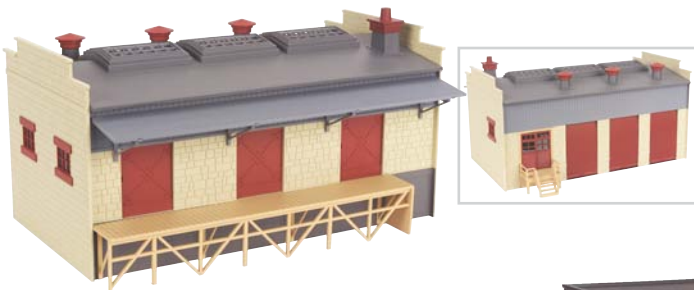

Accessories

Pennsylvania - Engine Shed
30-90083 \$99.95
Measures: 24" x 8 1/2" x 13 1/2"

Single Stall Engine Shed
30-90267 \$79.95
Measures: 24" x 5 1/2" x 13 1/2"

Gray Stone - Grainery
30-90188 \$59.95
Measures: 10 1/4" x 7" x 11 1/8"

Pennsylvania - Single Stall Engine Shed
30-90268 \$79.95
Measures: 24" x 5 1/2" x 13 1/2"

**Montrose Flouring Mill
Dry Goods Transfer Warehouse**
30-90273 \$59.95
Measures: 13 1/2" x 8 1/4" x 9 1/8"

Beige & Black - Freight Transfer Warehouse
30-9098 \$69.95
Measures: 13 3/16" x 8 3/4" x 6 3/16"