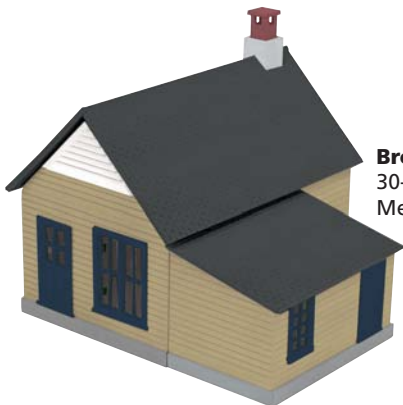

Green & Cream - Work House #1
30-90249 $29.95
Measures: 8 5/8" x 4 7/16" x 4 7/8"