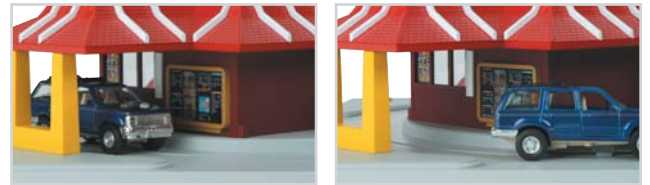

Features

- ABS Construction
- Fully Assembled & Painted
- Interior Illumination
- Automatic Operation & Digital Sound Effects
- Die-Cast 1/43 Scale SUV Included
- Measures: 17" x 17" x 7 3/4"