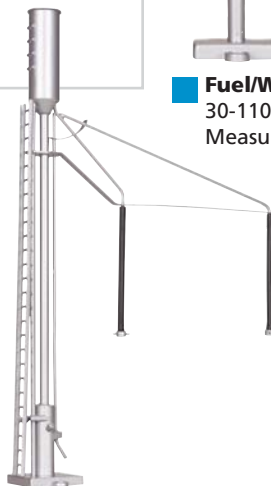

White - Fence Set
30-50002 $9.95
Measures: 16" x 13"

Sanding Tower
30-11040 $29.95
Measures: 1 3/16" x 1 1/4" x 10 3/8"