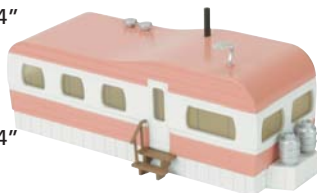

Salmon & White Stainless Mobile Home
30-90109 $29.95
Measures: 7 1/8" x 2 3/8" x 2 3/4"