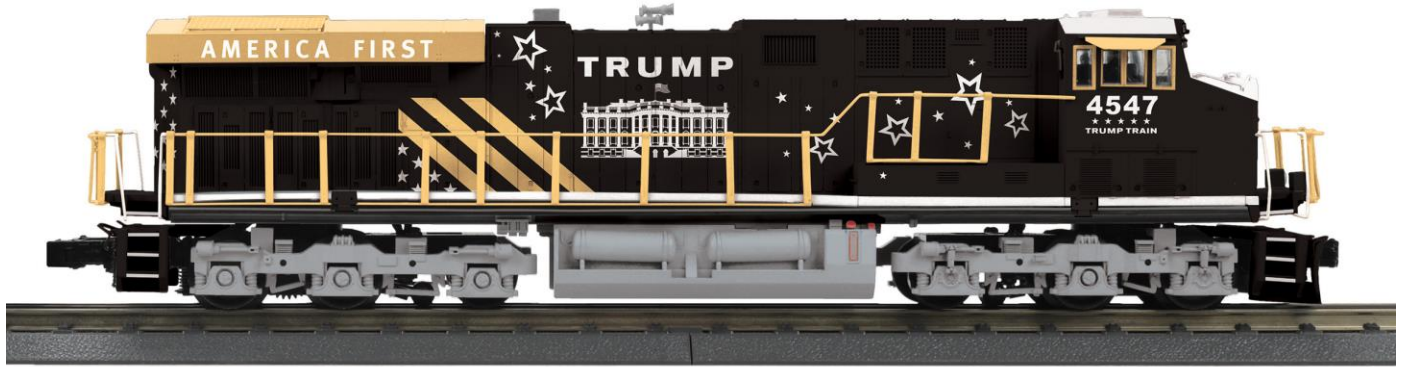

MTH DONALD TRUMP RE-ELECTION ES44AC W/CHARGING LIGHTS

MTH PS 3.0, Silver truck side frames, black and gold body w/white accents, LED directional lighting, cab figures, exhaust smoke, oscillating ditch lights, operating charging lights along chassis edge, 17" length, 31" curves or greater.

Quantity Trump 30-21252-1 (same as other ES44ac Evos w/Charging Lights) _____ @ \$439.95

Quantity Trump Item TBA Premier B/W Caboose w/Marker Lights _____ @ \$89.95

Quantity Christmas 30-21239-1 ES44ac w/Charging Lights _____ @\$439.95